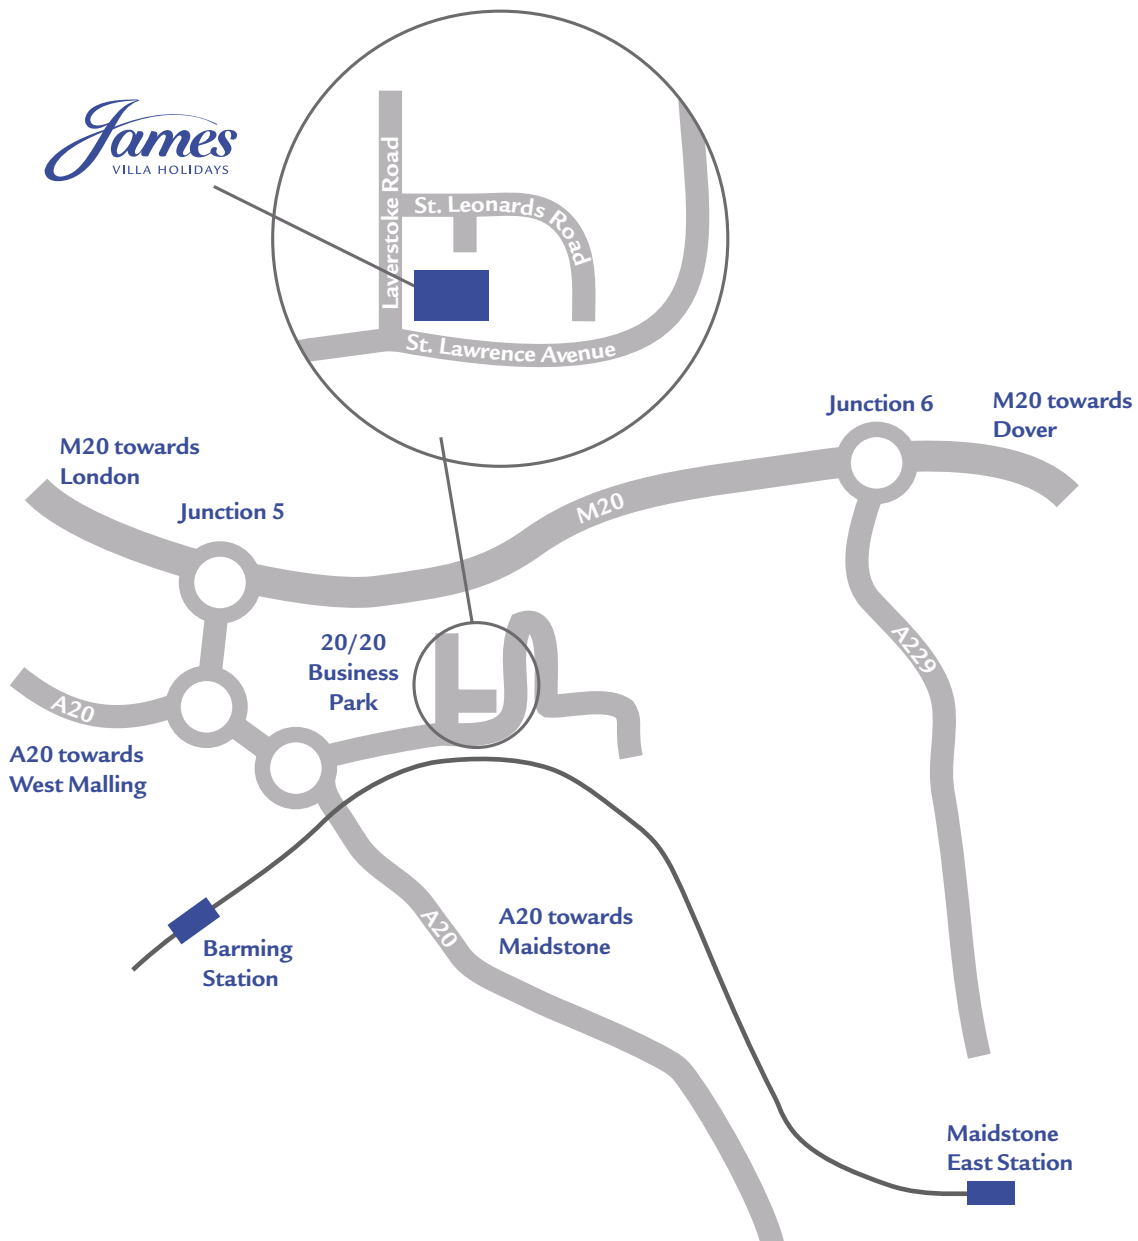

How to find us...

Coming from Dover direction

Leave the M20 motorway at Junction 5 towards Aylesford (A20) and from the roundabout take the turning towards Maidstone/Aylesford/West Malling.

Coming from London direction

Leave the M20 motorway at Junction 5 towards Maidstone (West) and from the roundabout take the turning towards Maidstone/Aylesford/West Malling.

- Take the left hand exit on the next roundabout towards Maidstone.
- Take the left hand exit on the next roundabout towards the 20/20 Business Park into St. Laurence Avenue.
- Take the first turning left into Laverstoke Road.
- Take the first turning right into St. Leonards Road, and immediately after turn right into the James Villa Holidays car park, which is clearly signposted.